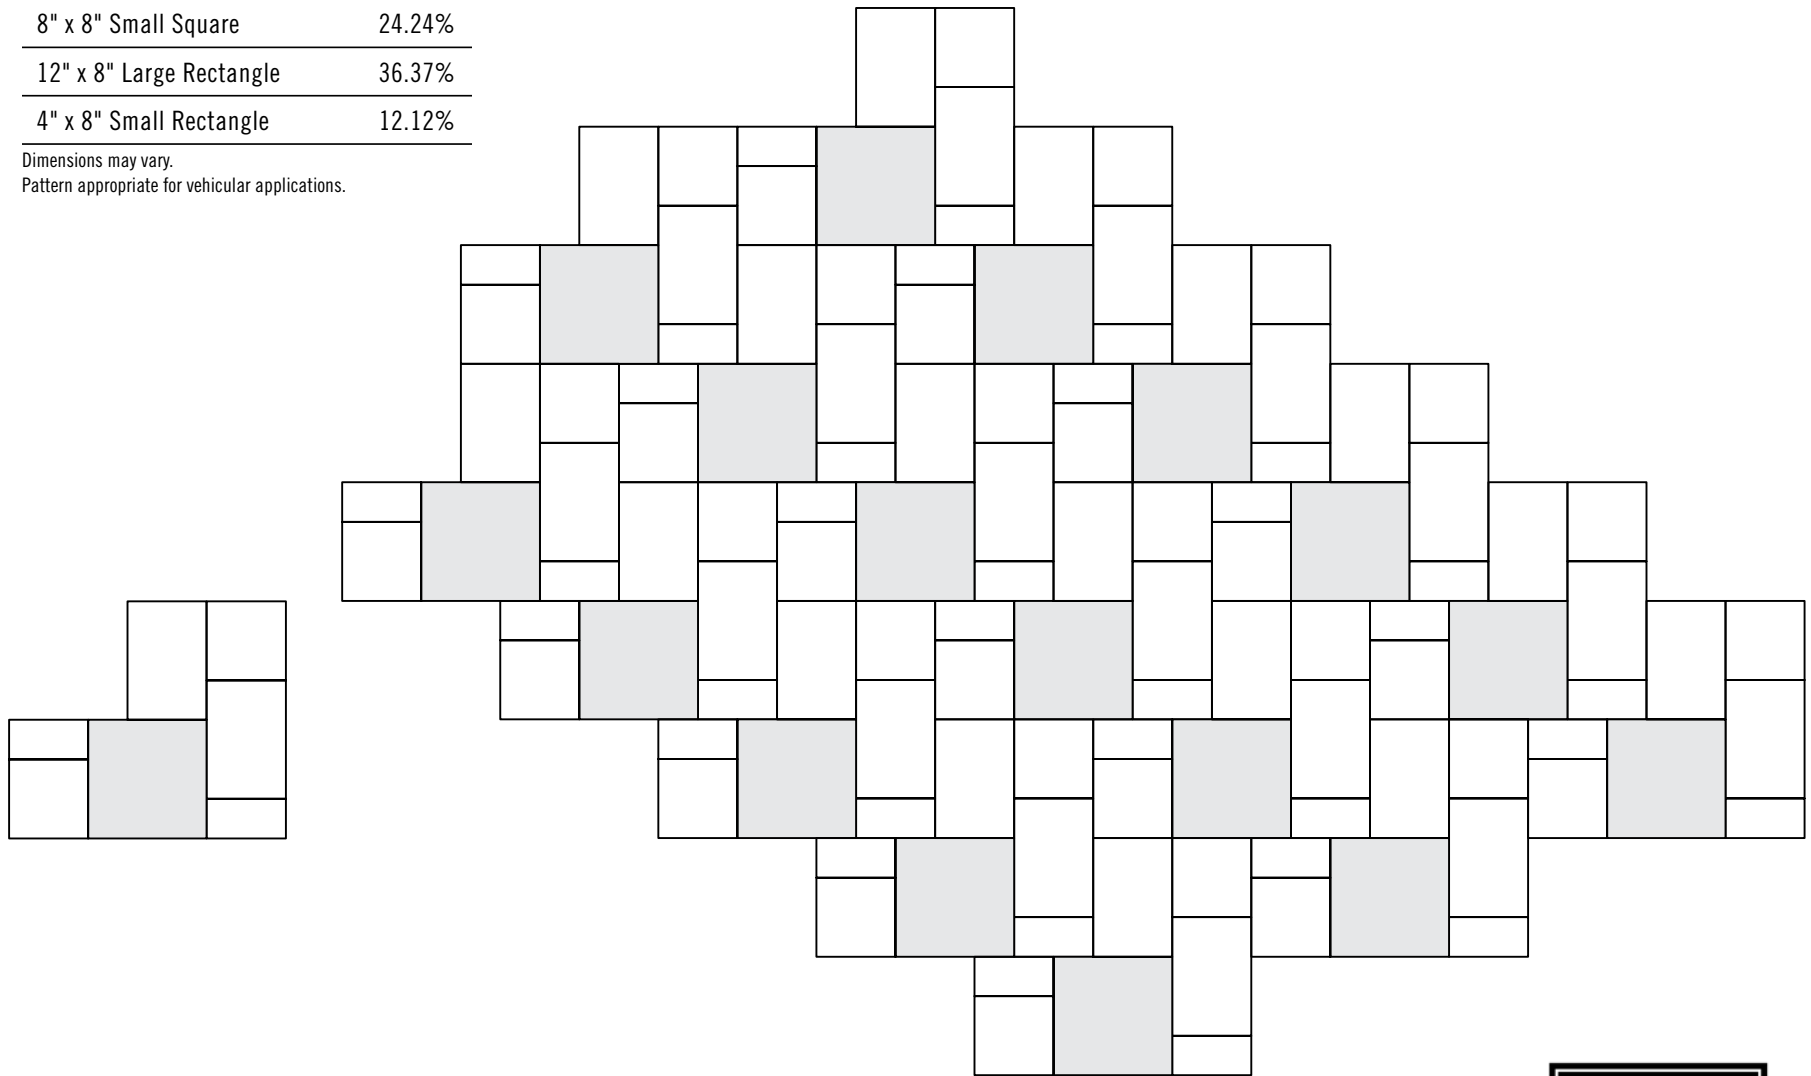

URBANA
Pattern A

12" x 12" Large Square	27.27%
8" x 8" Small Square	24.24%
12" x 8" Large Rectangle	36.37%
4" x 8" Small Rectangle	12.12%

Dimensions may vary.
Pattern appropriate for vehicular applications.

 12" x 12" Large Square sold separately.

BE PREPARED FOR COMPANY™